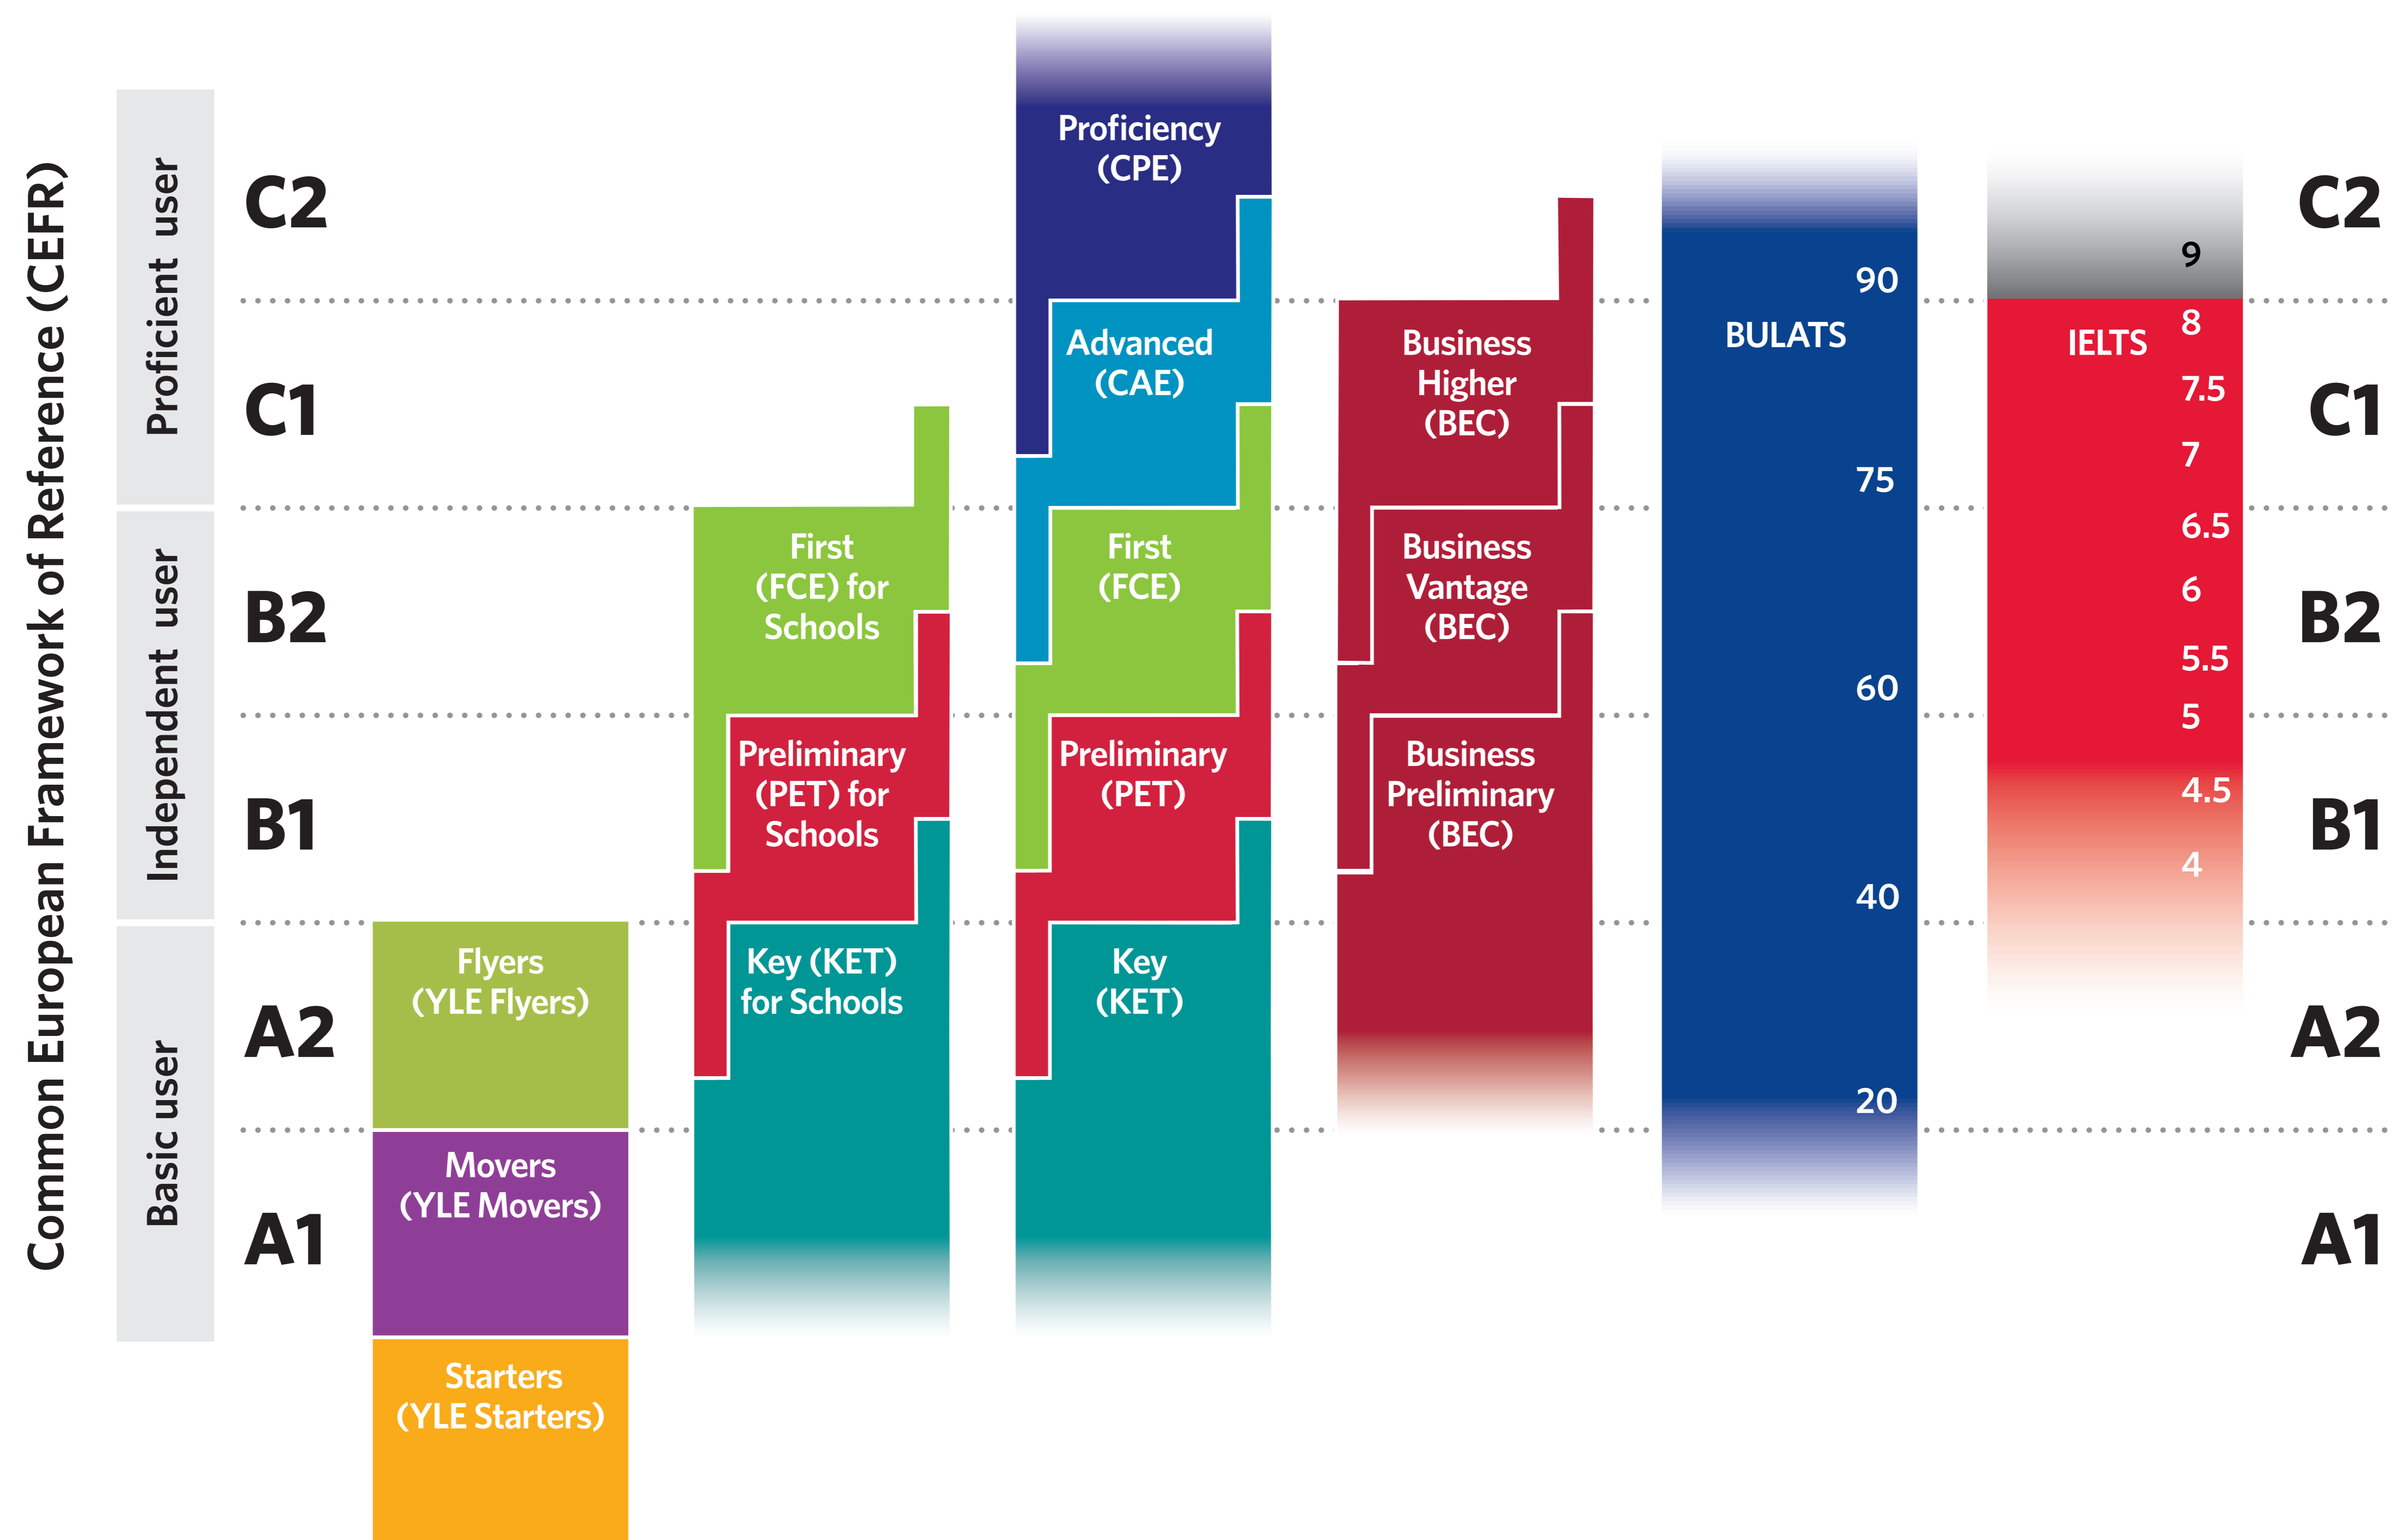

Common European Framework of Reference for Languages (CEFR)

- what level is your exam?

Cambridge English

What is the CEFR?

The CEFR is an international standard for describing any language ability. For more information about CEFR visit: cambridgeenglish.org/cefr